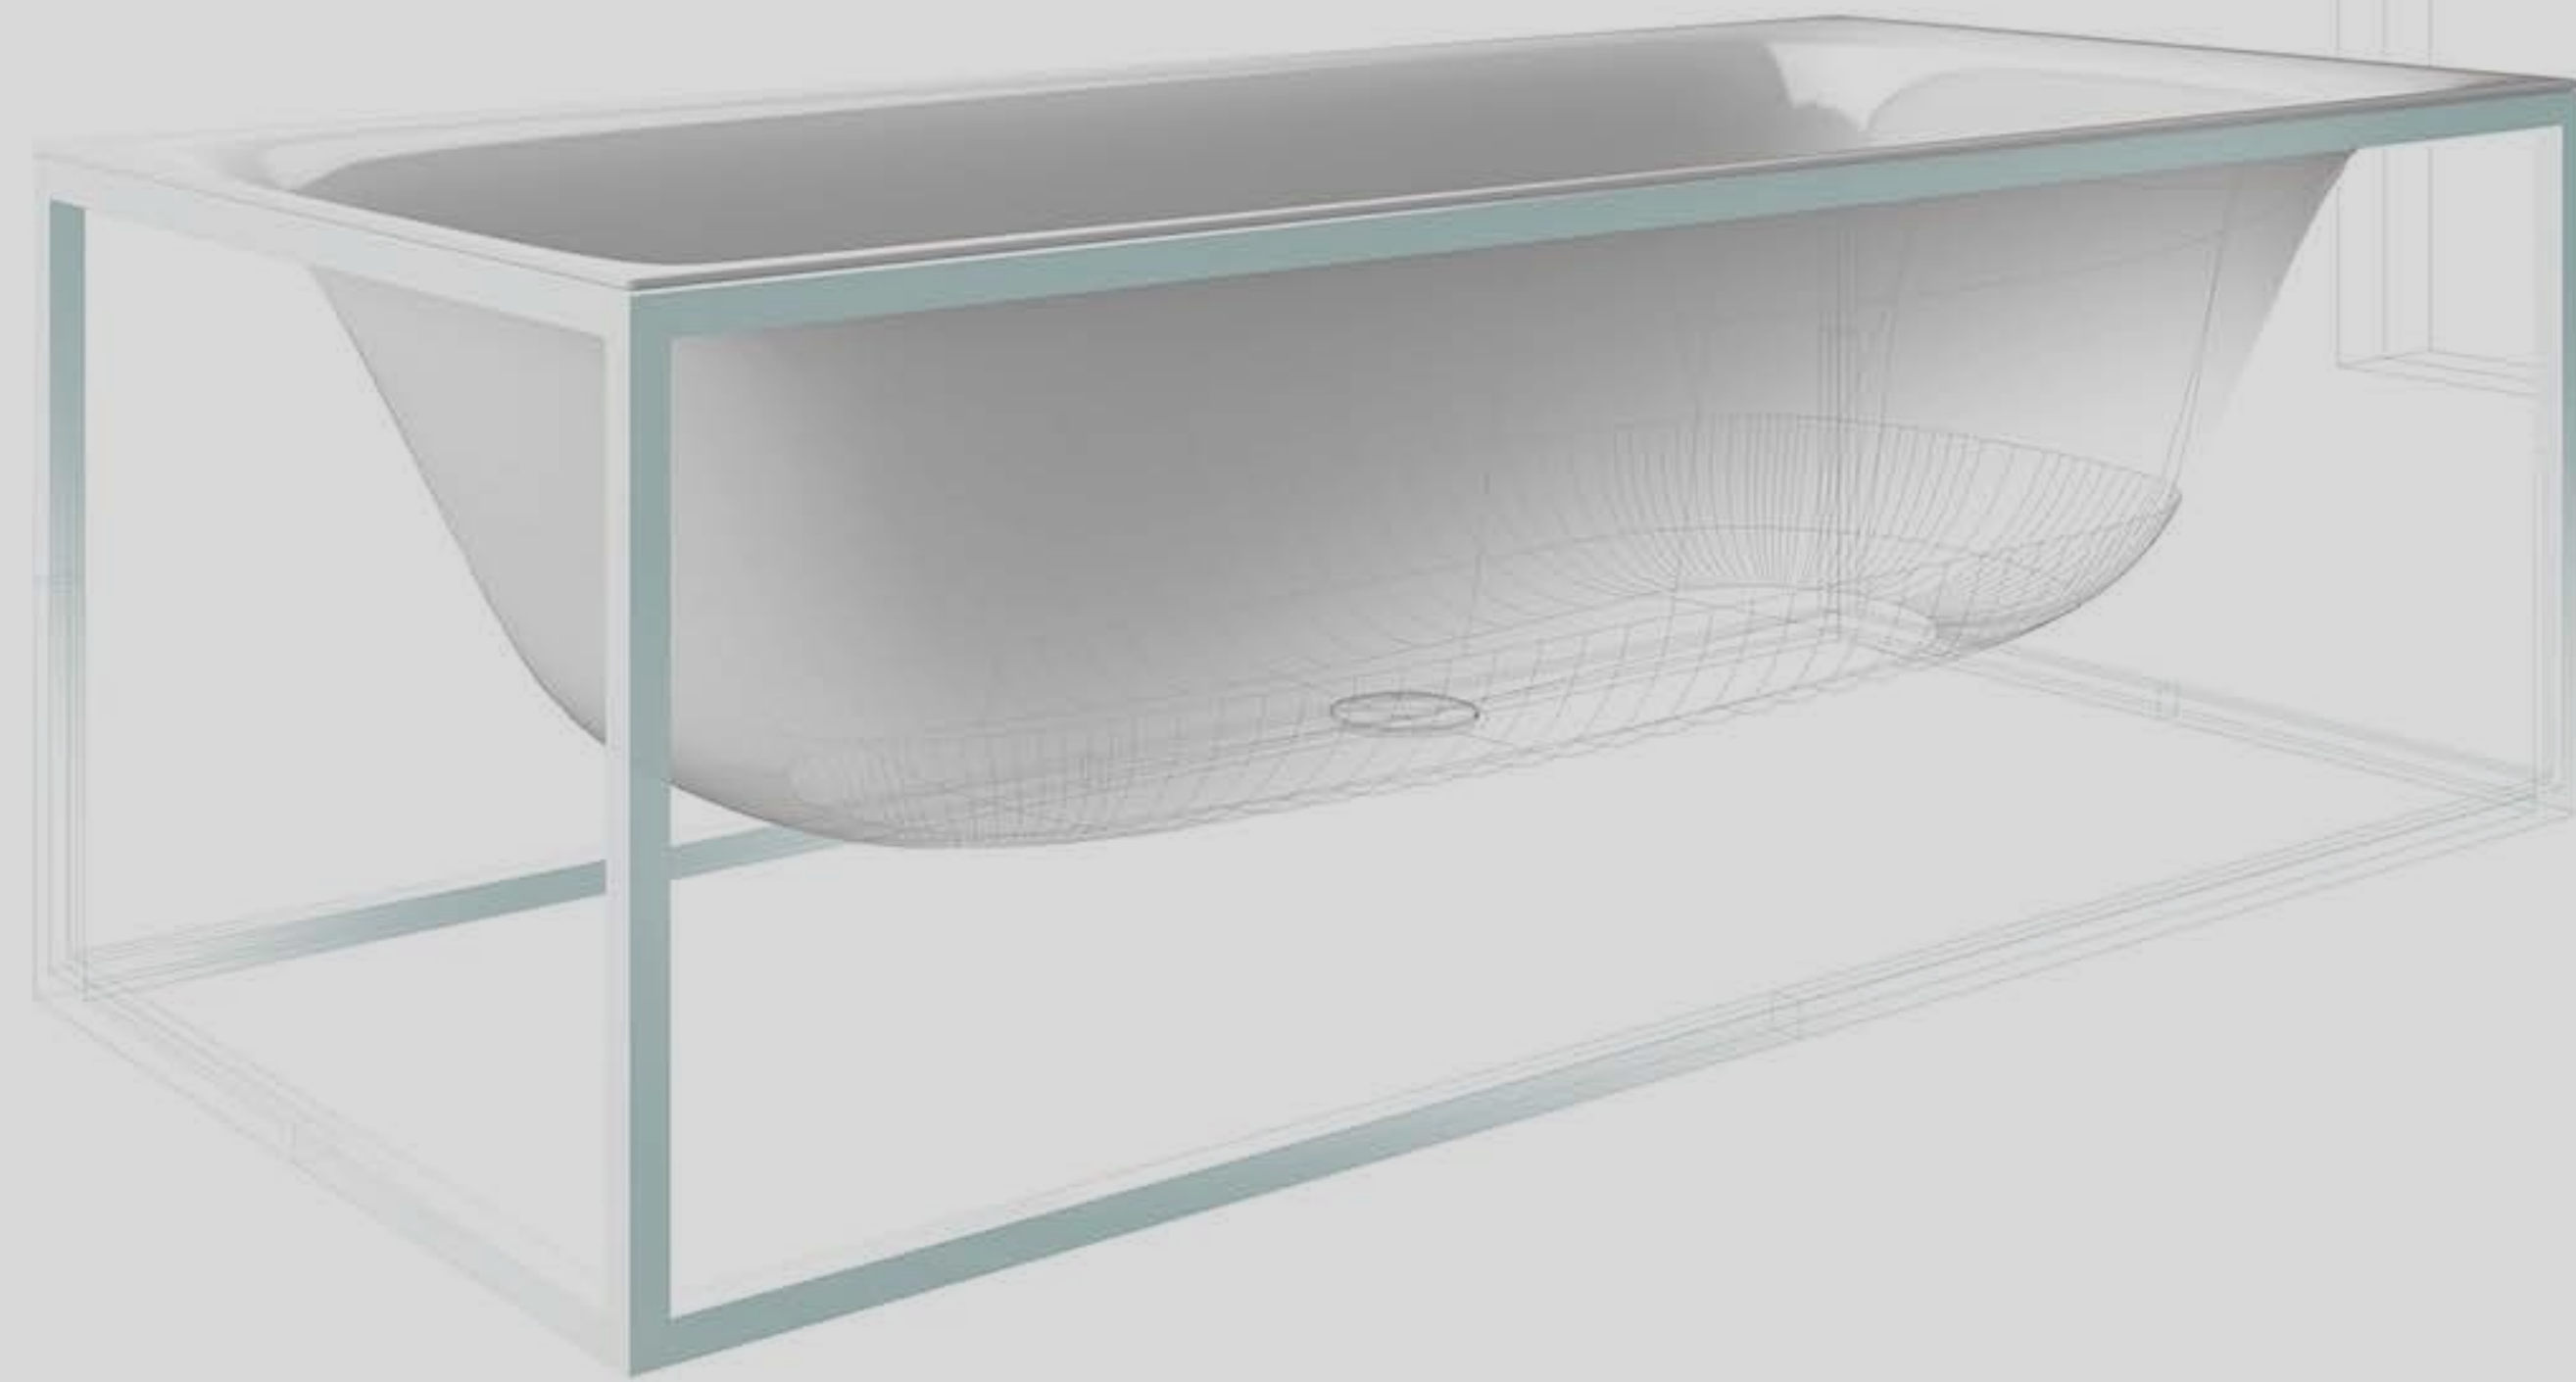

Individuelle Unterstützung in der Entwurfs- und Planungsphase

Auftragnehmer