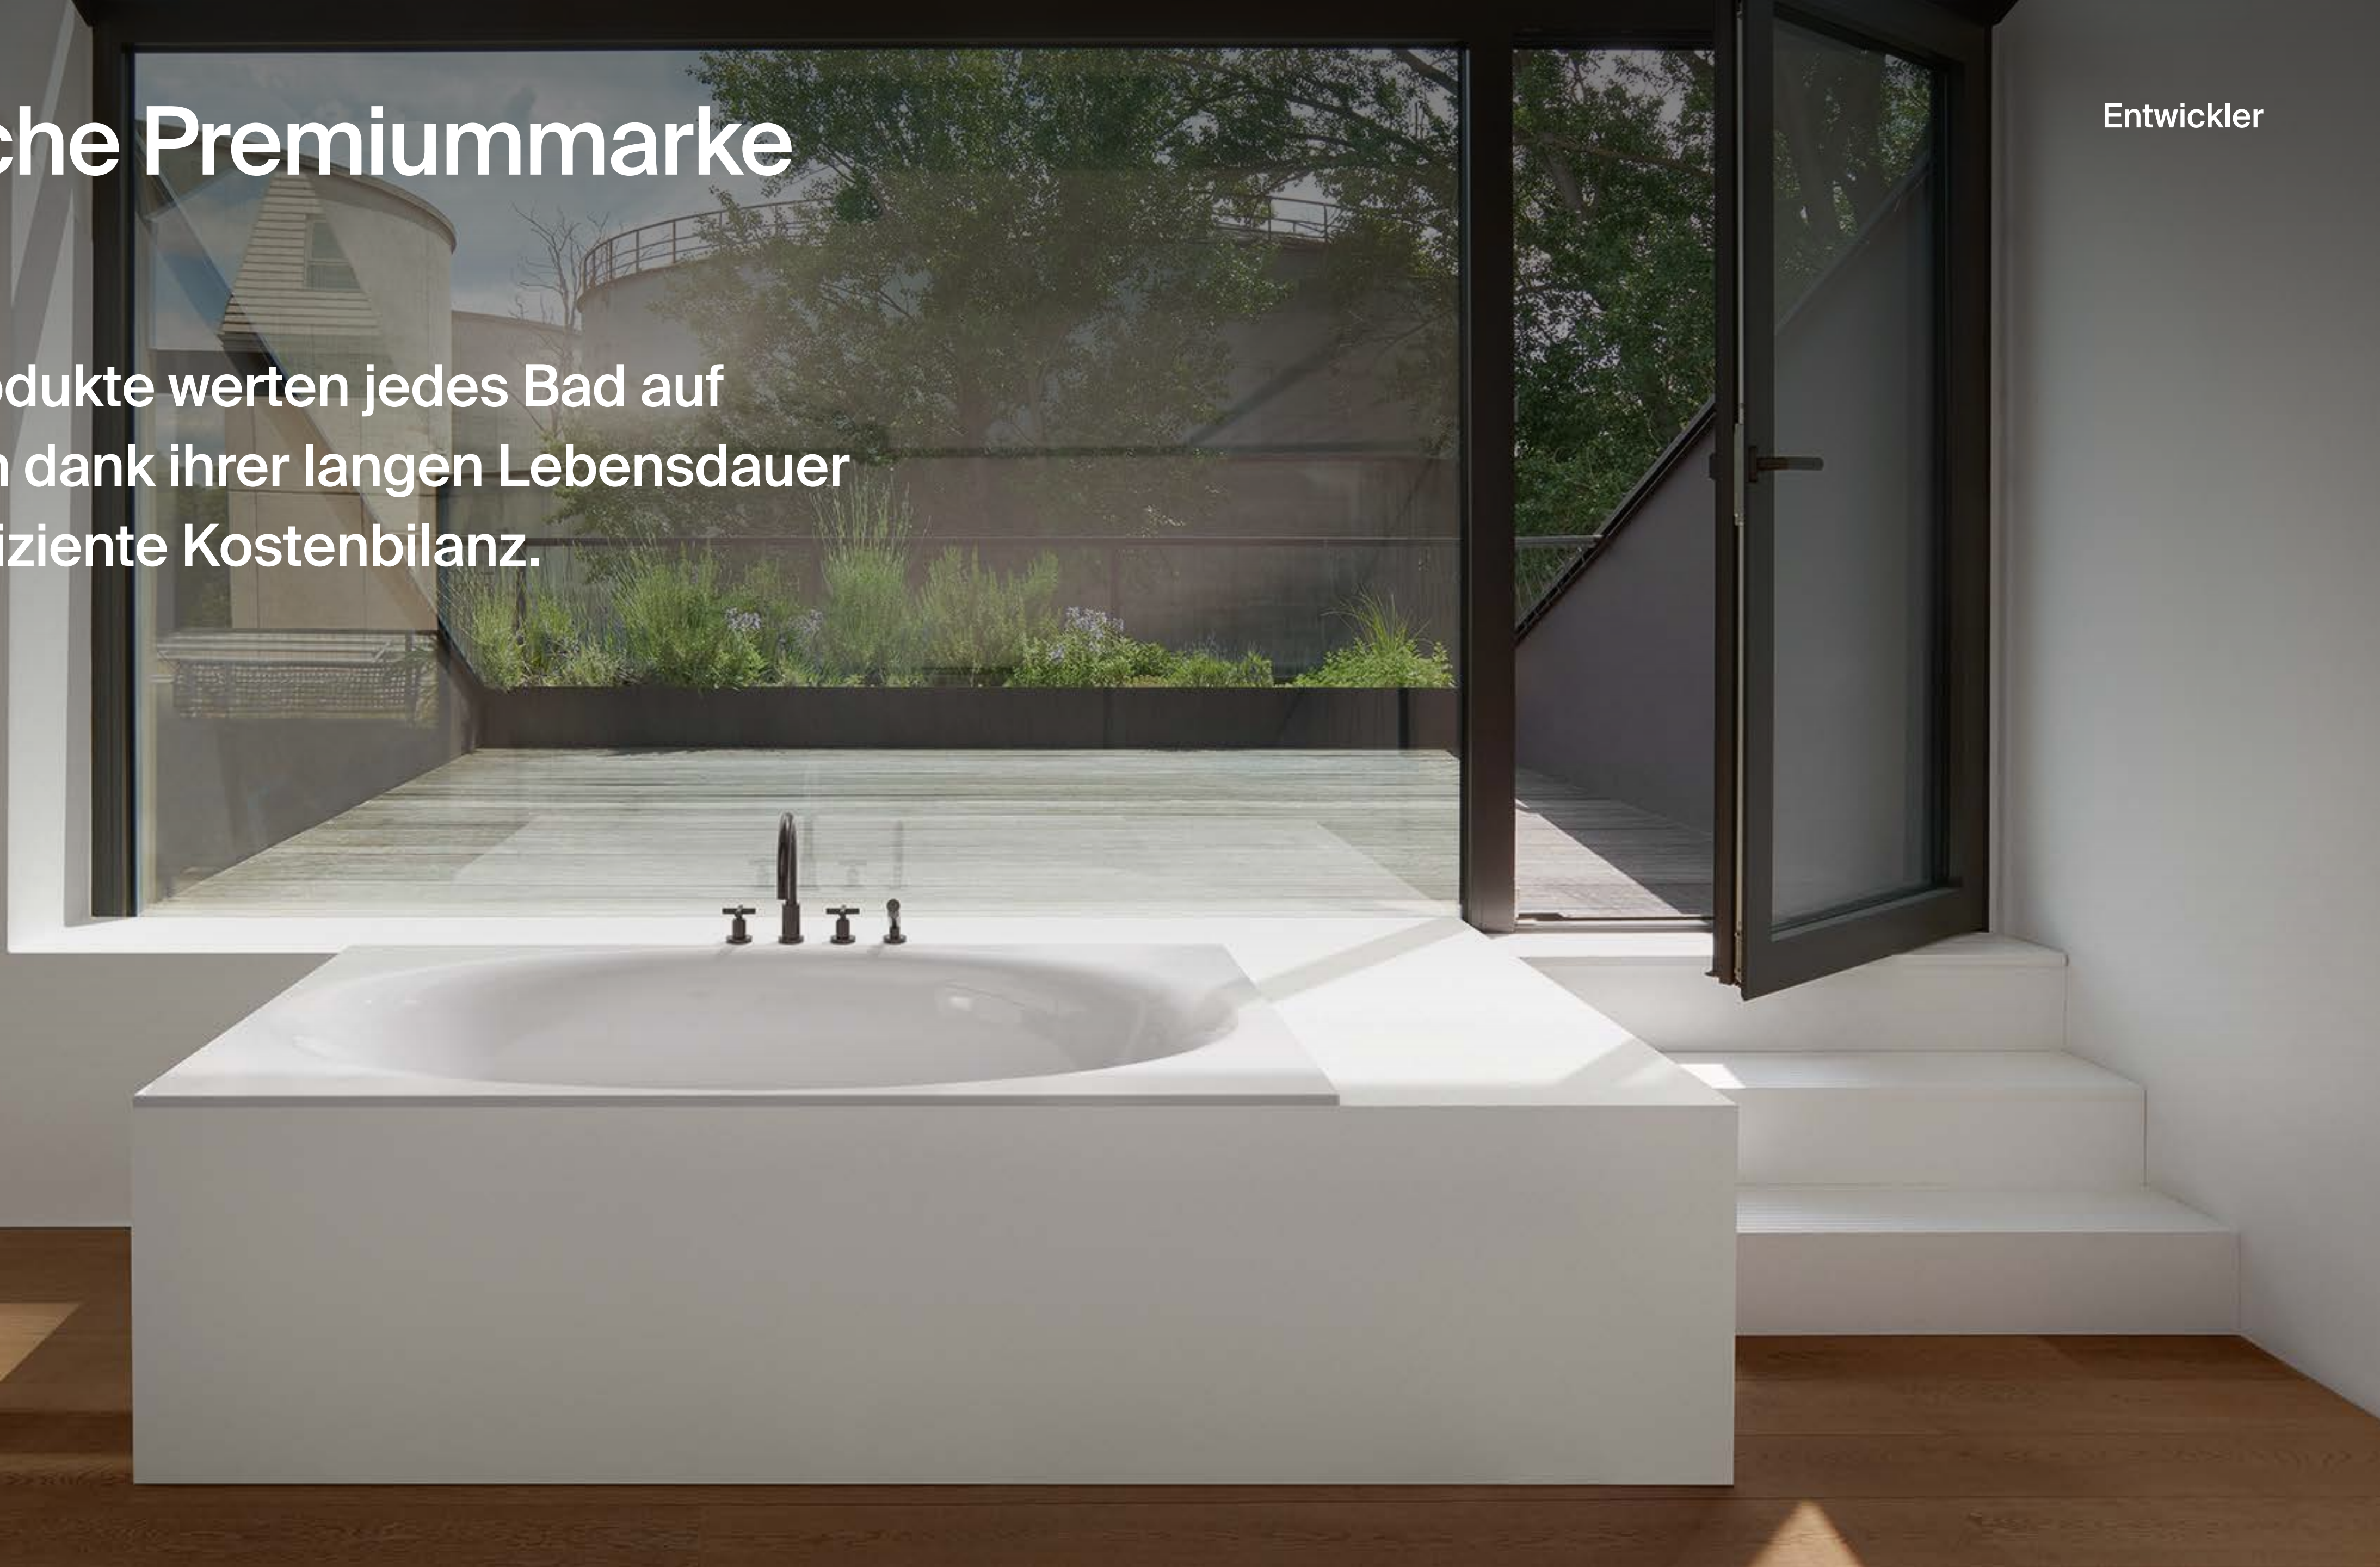

Deutsche Premiummarke

Unsere Produkte werten jedes Bad auf und sorgen dank ihrer langen Lebensdauer für eine effiziente Kostenbilanz.

Entwickler